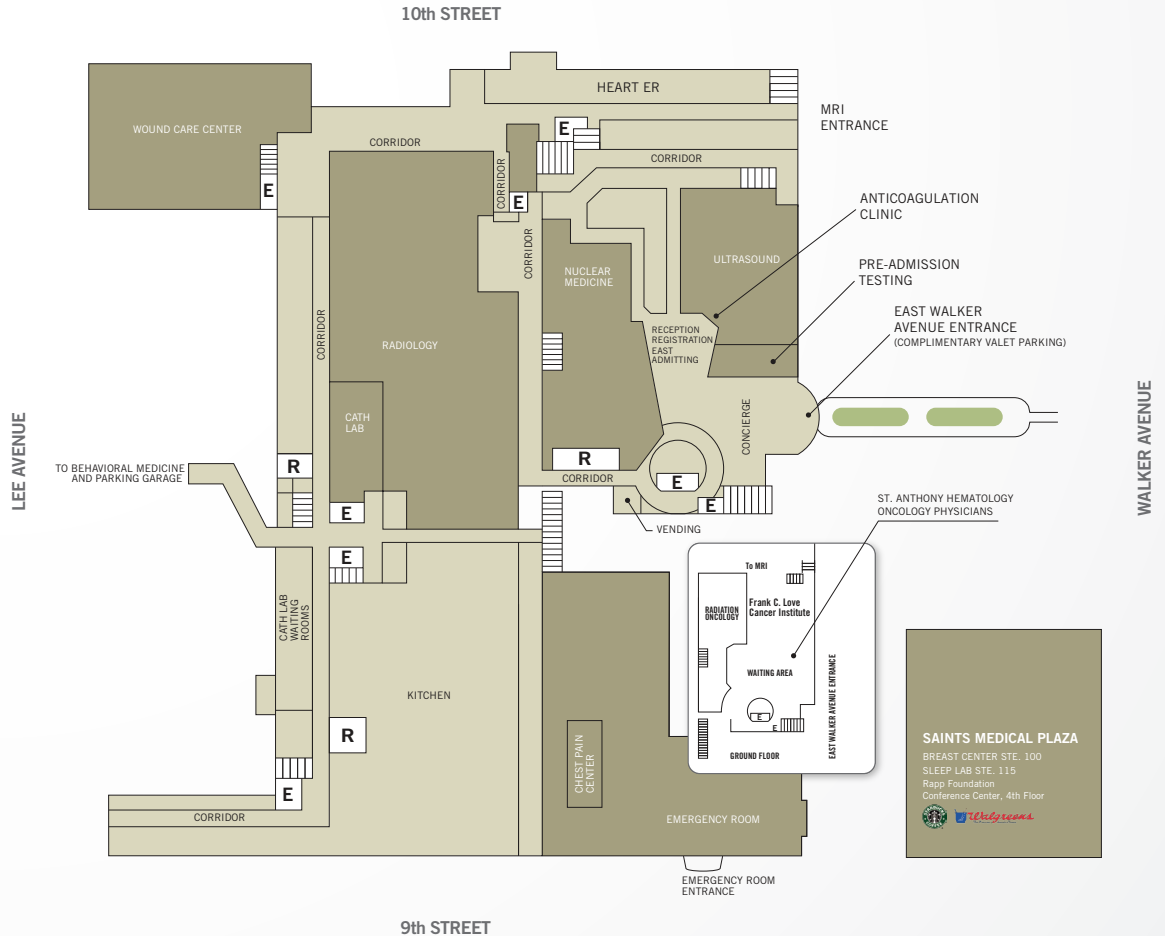

# MAP OF FIRST FLOOR

**SAINTS MEDICAL PLAZA**  
 BREAST CENTER STE. 100  
 SLEEP LAB STE. 115  
 Raab Foundation  
 Conference Center, 4th Floor